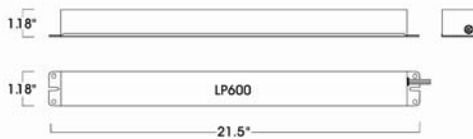

TABLE 1: LAMP COMPATIBILITY

LAMP	BASE	WATTAGE (LENGTH)	NO. OF LAMPS (EMERGENCY)
T5/HO	MINIATURE BIPIN	24-54 W (2'-4')	1
T5	MINIATURE BIPIN	14-28 W (2'-4')	1
	BIPIN	44 W (4')	1
T8/HO	RECESSED DC	44 - 55 W (4'-5')	1
		17 - 40 W (2'-5')	1
T8	BIPIN	17 - 40 W (2'-5')	1
LONG COMPACT	4-PIN (2G11)	36-55 W	1

TABLE 2

LAMP	LUMENS
FP54, F54T5/HO	1230
FP39, F39T5/HO	1125
FP24, F24T5/HO	725
FP28, F28T5	1245
FP21, F21T5	1025
FP14, F14T5	750
F17T8	650
F25T8	750
F32T8 (4')	1100
F40T8 (5')	1325
F48T8/HO (4', 44 W)	1100
F60T8/HO (5', 55 W)	1275
PL-L 50W, F50BX/RS, FT55DL	1050
PL-L 40W/RS, F40/30BX, FT40DL/RS	925
PL-L 36W, F39/36BX, FT36DL	900