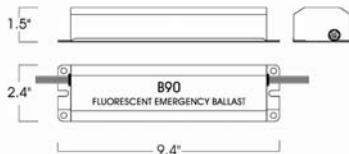

Catalog Number	Dimensions	Lamps Operated	Lumens
----------------	------------	----------------	--------

B50

13.3" L x 2.4" W x 1.5" H (2'-8") T8, T9, T10, T12 and (4-pin) long compact fluorescent lamps

1100-1400 lm

LAMP DIAMETER	BASE TYPE	POWER (LENGTH)	# OF LAMPS EMERGENCY
1", 1-1/4", 1-1/2" (T8, T9, T10, T12)	SINGLE OR BIPIN	17 - 40 W (2'-4')	1
		40 - 215 W (5'-8')	2
LONG COMPACT	4-PIN (2G11)	18 - 39 W	1
		40 - 55 W	2
		40 - 55 W	1
COMPACT	4-PIN (G24q, GX24q)	18 - 42 W	1
		18 - 42 W	2

Catalog Number	Dimensions	Lamps Operated	Lumens
----------------	------------	----------------	--------

B90

9.4" L x 2.4" W x 1.5" H (2'-8") T8, T9, T10, T12 and (4-pin) long compact fluorescent lamps

500-600 lm

Catalog Number	Dimensions	Lamps Operated	Lumens
----------------	------------	----------------	--------

B94C

9.4" L x 2.4" W x 1.5" H (4-pin) twin, quad, triple twin, quadruple twin, long compact and 2D lamps