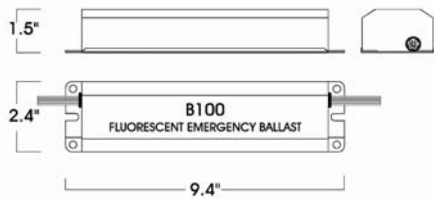

Catalog Number	Dimensions	Lamps Operated	Lumens

B100 9.4" L x 2.4" W x 1.5" H (2'-8") T8, T9, T10, T12 and (4-pin) long compact fluorescent lamps 350-450 lm