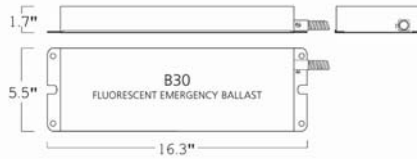

Catalog Number	Dimensions	Lamps Operated	Lumens
----------------	------------	----------------	--------

Stocked in Berkeley, CA

B30

16.3" L x 5.5" W x 1.7" H (2'-8") T8, T9, T10, T12 and (4-pin) twin, quad or triple twin-tube & long compact fluorescent lamps

1450-3500 lm

LAMP DIAMETER	BASE TYPE	WATTAGE (LENGTH)	NO. OF LAMPS (EMERGENCY MODE)
T8, T9, T10, T12 (1", 1-1/4", 1-1/2")	SINGLE OR BI-PIN	17 - 40 W (2' - 4')	1
		40 - 215 W (5' - 8')	2
LONG COMPACT	4-PIN (2G11)	18 - 39 W	1
		40 - 55 W	2
		40 - 55 W	1
TWIN/QUAD/TRIPLE/QUADRUPLE TWIN-TUBE COMPACT	4-PIN (G24q, GX24q)	18 - 42 W	1
		18 - 42 W	2
2D	4-PIN (GR10q)	16 - 38 W	1
		55 W	2
		55 W	1

Catalog Number	Dimensions	Lamps Operated	Lumens
----------------	------------	----------------	--------

B50

13.3" L x 2.4" W x 1.5" H (2'-8") T8, T9, T10, T12 and (4-pin) long compact fluorescent lamps

1100-1400 lm

Catalog Number	Dimensions	Lamps Operated	Lumens
----------------	------------	----------------	--------

B94C

9.4" L x 2.4" W x 1.5" H (4-pin) twin, quad, triple twin, quadruple twin, long compact and 2D lamps