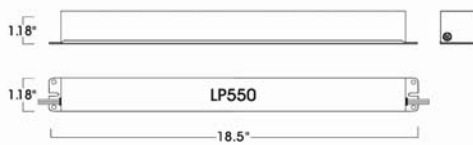

TABLE 1

LAMP DIAMETER	BASE TYPE	POWER (LENGTH)	# OF LAMPS EMERGENCY
1", 1-1/4", 1-1/2" (T8, T9, T10, T12)	SINGLE OR BIPIN	17 - 40 W (2'-4')	1
		40 - 215 W (5'-8')	1
LONG COMPACT	4-PIN (2G11)	18 - 39 W	1
		40-55 W	1

Catalog Number	Dimensions	Lamps Operated	Lumens

LP550 18.5" L x 1.18" W x 1.18" H Standard or high output T5s & T8s 390-700 lm

TABLE 1

LAMP	BASE	WATTAGE (LENGTH)	NO. OF LAMPS (EMERGENCY)
T5/HO	MINIATURE BIPIN	24 - 54 W (2'-4')	1
T5	MINIATURE BIPIN	14 - 28 W (2'-4')	1
LONG COMPACT	4-PIN (2G11)	36 - 55 W	1
T8	BIPIN	32 W (4')	1
		40 W (5')	1
T8/HO	BIPIN	44 W (4')	1

TABLE 2

LAMP	LUMENS
FP54, F54T5/HO	700
FP39, F39T5/HO	620
FP24, F24T5/HO	390
FP28, F28T5	700
FP21, F21T5	620
FP14, F14T5	430
F32T8 (4')	635
F40T8 (5')	570
F48T8/HO (4') (44 W)	470
PL-L 50W, F50BX/RS, Dulux L 55W	510
PL-L 40W, F40/30BX, Dulux L 40W	625
PL-L 36W, F39/36BX, Dulux L 36W	610

Catalog Number	Dimensions	Lamps Operated	Lumens

LP600 21.5" L x 1.18" W x 1.18" H Standard or high output T5s & T8s 600-1325 lm