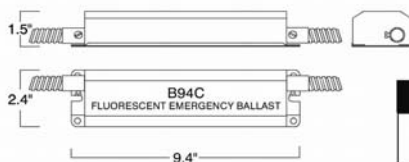

TABLE 1

LAMP DIAMETER	BASE TYPE	POWER (LENGTH)	# OF LAMPS EMERGENCY
1", 1-1/4", 1-1/2" (T8, T9, T10, T12)	SINGLE OR BIPIN	17 - 40 W (2'-4')	1
		40 - 215 W (5'-8')	1
LONG COMPACT	4-PIN (2G11)	18 - 39 W	1
		40-55 W	1

TABLE 1

LAMP TYPE (4-PIN)	LUMENS	
	1 LAMP	2 LAMPS
PL-T 42 W/4P, DULUX T/E 42 W	750	
PL-T 32 W/4P, DULUX T/E 32 W	575	750
PL-T 26 W/4P, DULUX T/E 26 W, F26TBX/4P	450	725
PL-T 18 W/4P, DULUX T/E 18 W, F18TBX/4P	300	525
PL-C 26 W/4P, DULUX D/E 26 W, F26DBX/4P	600	700
PL-C 18 W/4P, DULUX D/E 18 W, F18DBX/4P	475	575
PL-C 13 W/4P, DULUX D/E 13 W, F13DBX/4P	350	425
PL-L 40 W, DULUX L 40 W, F40/30BX/4P	650	
PL-L 36 W, DULUX L 39 W, F39/36BX/4P	575	750
PL-L 24 W, DULUX L 27 W, F27/24BX/4P	475	550
PL-L 18 W, DULUX L 18 W, F18 BX	300	400
F382D/4P	525	650
FQL 28	600	700