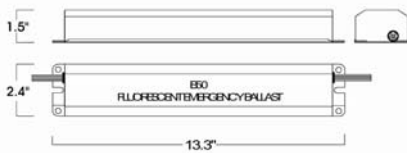

Catalog Number	Dimensions	Lamps Operated	Lumens
----------------	------------	----------------	--------

Stocked in Berkeley, CA

B30

16.3" L x 5.5" W x 1.7" H (2'-8") T8, T9, T10, T12 and (4-pin) twin, quad or triple twin-tube & long compact fluorescent lamps

1450-3500 lm

LAMP DIAMETER	BASE TYPE	WATTAGE (LENGTH)	NO. OF LAMPS (EMERGENCY MODE)
T8, T9, T10, T12 (1", 1-1/4", 1-1/2")	SINGLE OR BI-PIN	17 - 40 W (2' - 4')	1
		40 - 215 W (5' - 8')	2
LONG COMPACT	4-PIN (2G11)	18 - 39 W	1
		40 - 55 W	2
		40 - 55 W	1
TWIN/QUAD/TRIPLE/QUADRUPLE TWIN-TUBE COMPACT	4-PIN (G24q, GX24q)	18 - 42 W	1
		18 - 42 W	2
2D	4-PIN (GR10q)	16 - 38 W	1
		55 W	2
		55 W	1

Catalog Number	Dimensions	Lamps Operated	Lumens
----------------	------------	----------------	--------

B50

13.3" L x 2.4" W x 1.5" H (2'-8") T8, T9, T10, T12 and (4-pin) long compact fluorescent lamps

1100-1400 lm

Catalog Number	Dimensions	Lamps Operated	Lumens
----------------	------------	----------------	--------

B94C

9.4" L x 2.4" W x 1.5" H (4-pin) twin, quad, triple twin, quadruple twin, long compact and 2D lamps